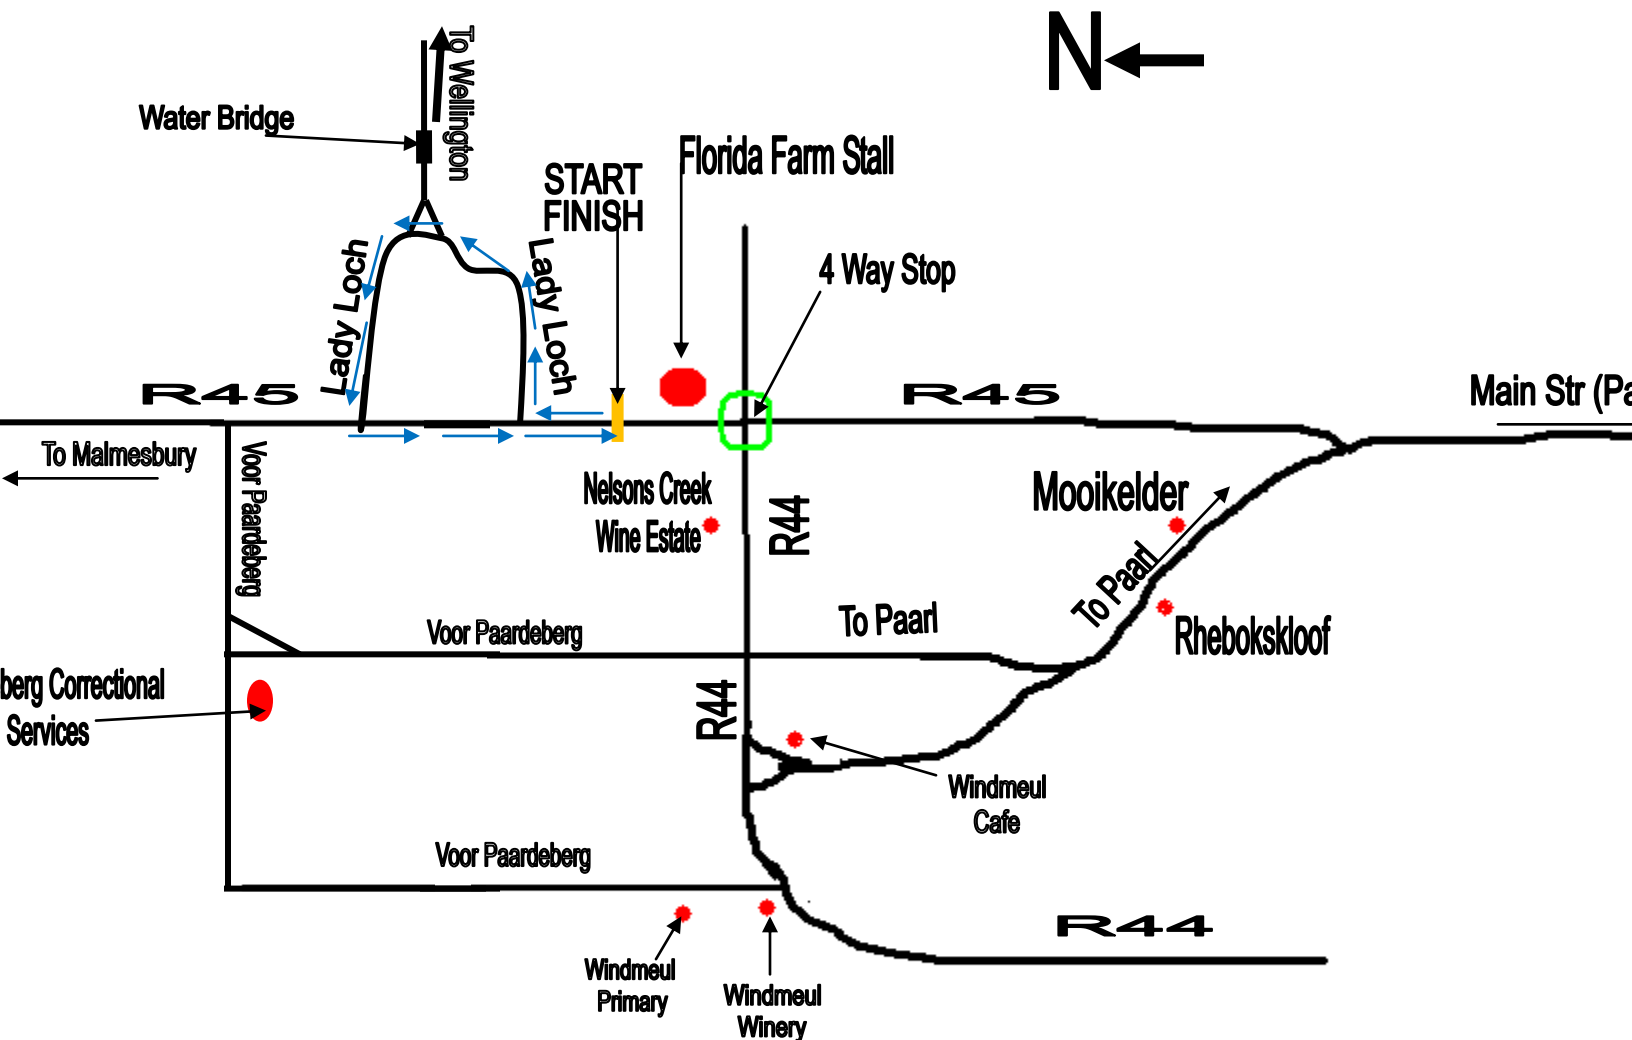

**MAP 2: ROAD SERIES: [Elites,U23,Jun] [Vets 30-39] [Vets40 +]
[UNDER 16] [UNDER 10/12/14] [FUNRIDE SHORT ROUTE] SATURDAY 8 MAY 2010**

DRAKENSTEIN SUPER CYCLE SERIES - EVENT #2 : SATURDAY 8 MAY 2010

Details of races - various categories:

RACE 1: 12H00 - FUNRIDE LONG ROUTE (MAP 1)

Distance: Appr. 85 km

**Florida Farm stall, Wellington - Hermon - Botmanskloof Pass -
Florida Farm Stall, Wellington.**