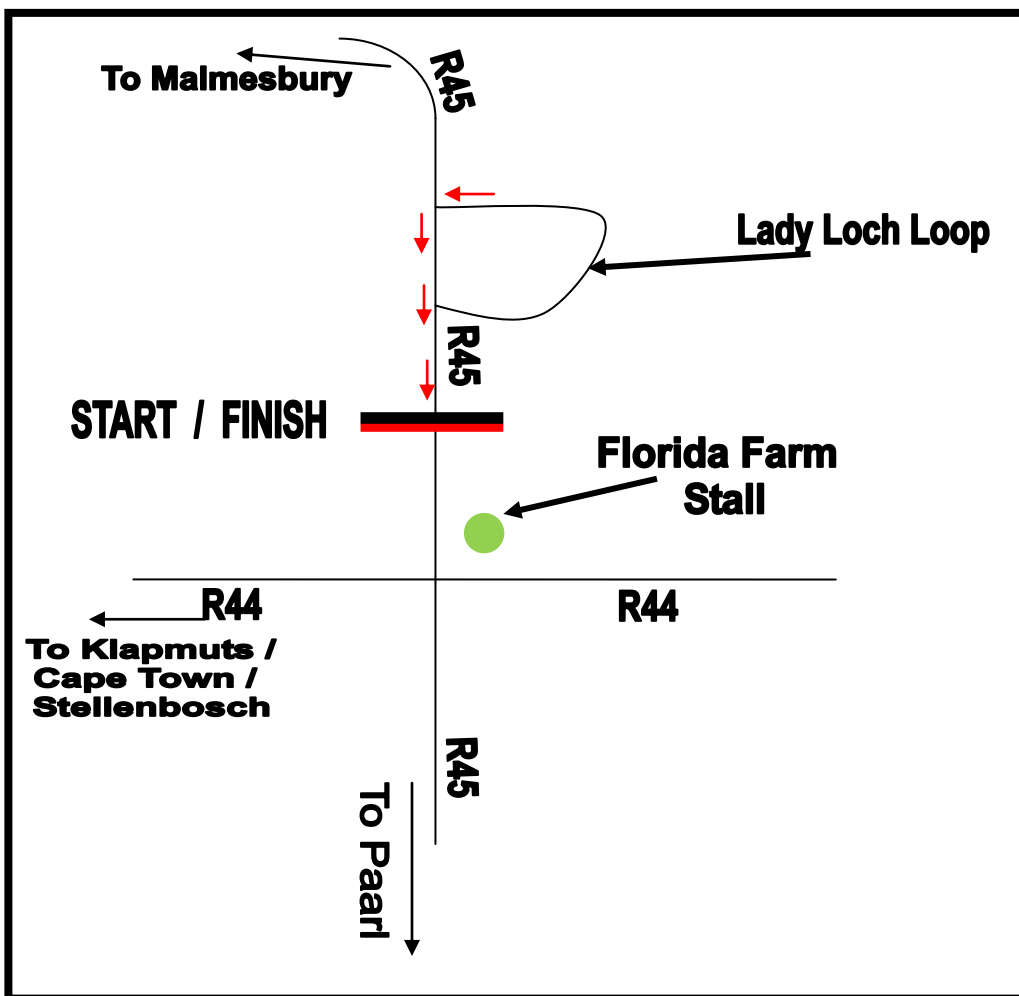

- 53,4 km LEFT on R45 road Wellington / Paarl
- 83,7 km LEFT Lady Loch / Wellington
  (START OF LAP 1 OF LOOP)
- 92,3 km LEFT R45 road
- 96,9 km LEFT Lady Loch / Wellington
  (START OF LAP 2 OF LOOP)
- 105,5 km LEFT R45 road
- 110,1 km LEFT Lady Loch / Wellington
  (START OF LAP 3 OF LOOP – FINAL LAP)
- 118,8 km LEFT R45 road
  STRAIGHT TO FINISH
- 124 km FINISH OF OPEN RACE (juniors / under 23 / elites)

Map of Finish -