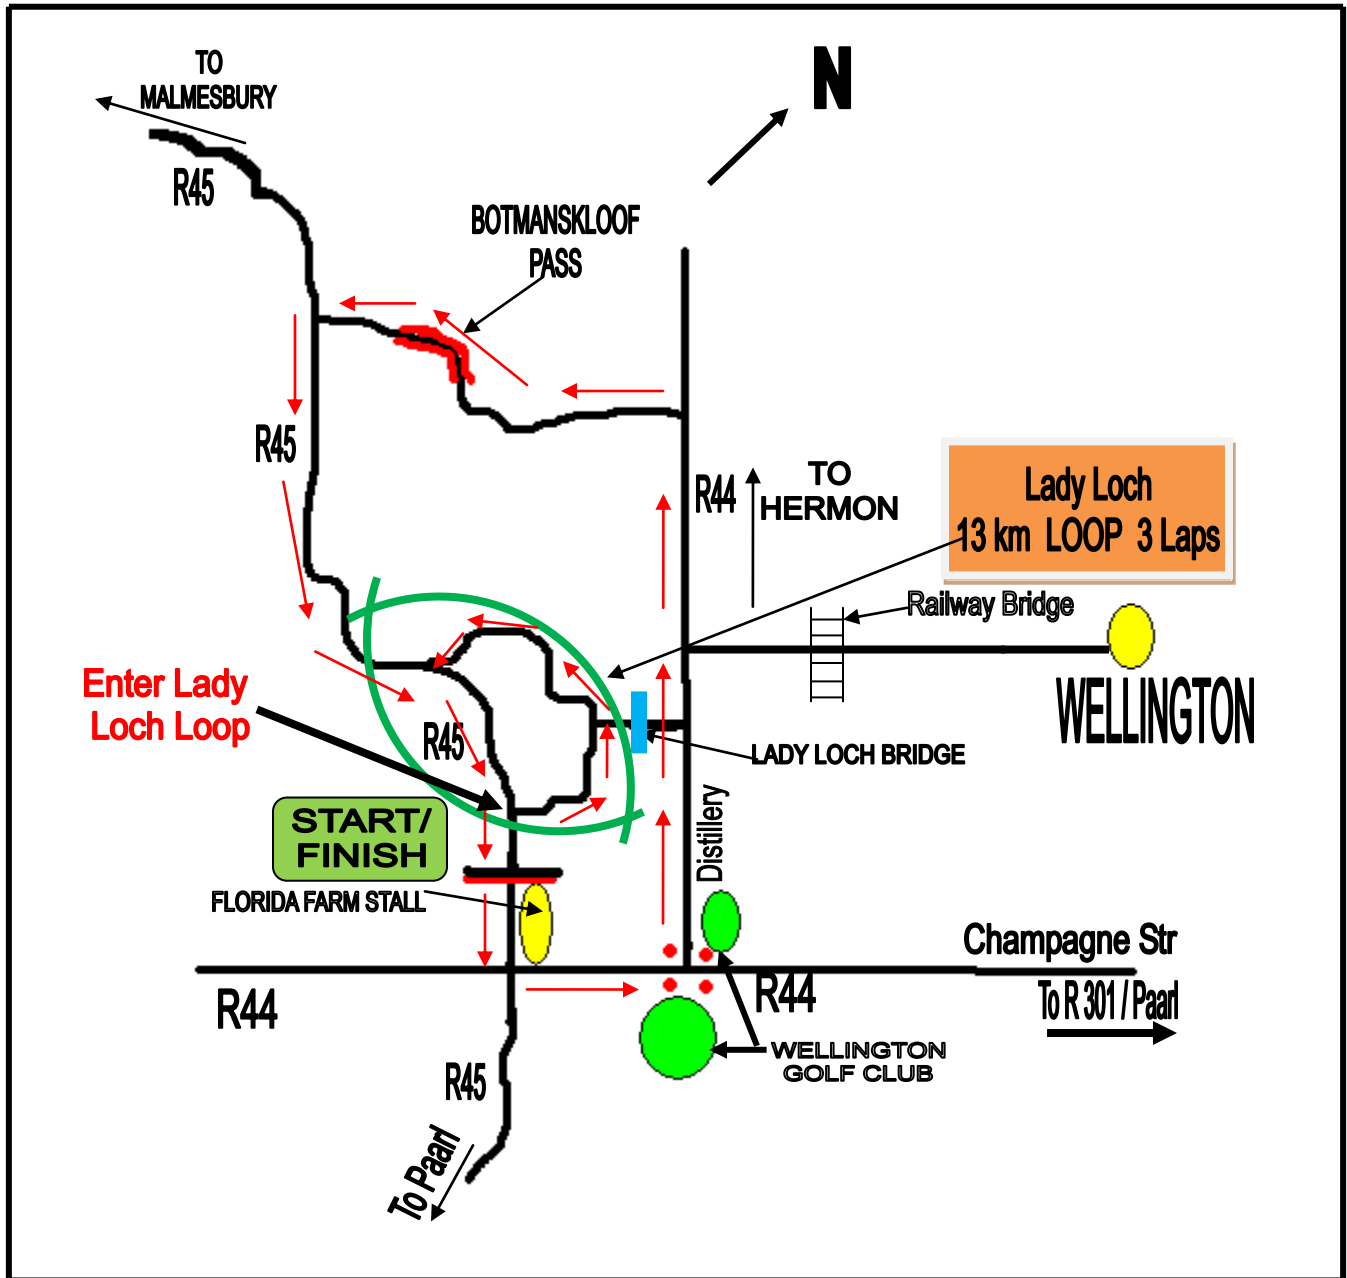

**MAP 1: DRAKENSTEIN SUPER CYCLE ROAD SERIES: [Elites,U23,Jun] [Vets 30-39] [Vets40 +]
[FUNRIDE LONG ROUTE]
WELLINGTON - HERMON -BOTMANSKLOOF - WELLINGTON SATURDAY 8 MAY 2010**

Schedule: DRAKENSTEIN SUPER CYCLE SERIES - EVENT #2 – Saturday 8 May 2010

Schedule also applicable to Long Route Funride / Veterans 30-39; 40+ & Ladies

Long Route Funride : No Lady Loch Loop

Veterans 30-39 / 40+ & Ladies : Only 1 Loop of Lady Loch Circuit

- 0 km START OF Juniors / Under 23 / Elites - NEUTRAL ZONE STARTS (Time : 14h00)
- 0,5 km LEFT on R44 Paarl
- 3,2 km LEFT at robot DISTILLERY – NEUTRAL ZONE FINISH
- 27,5 km LEFT on R46 road Hermon / Malmesbury
- 37,8 km Start of the BOTMANSKLOOF PASS
- 41,4 km End of the BOTMANSKLOOF PASS